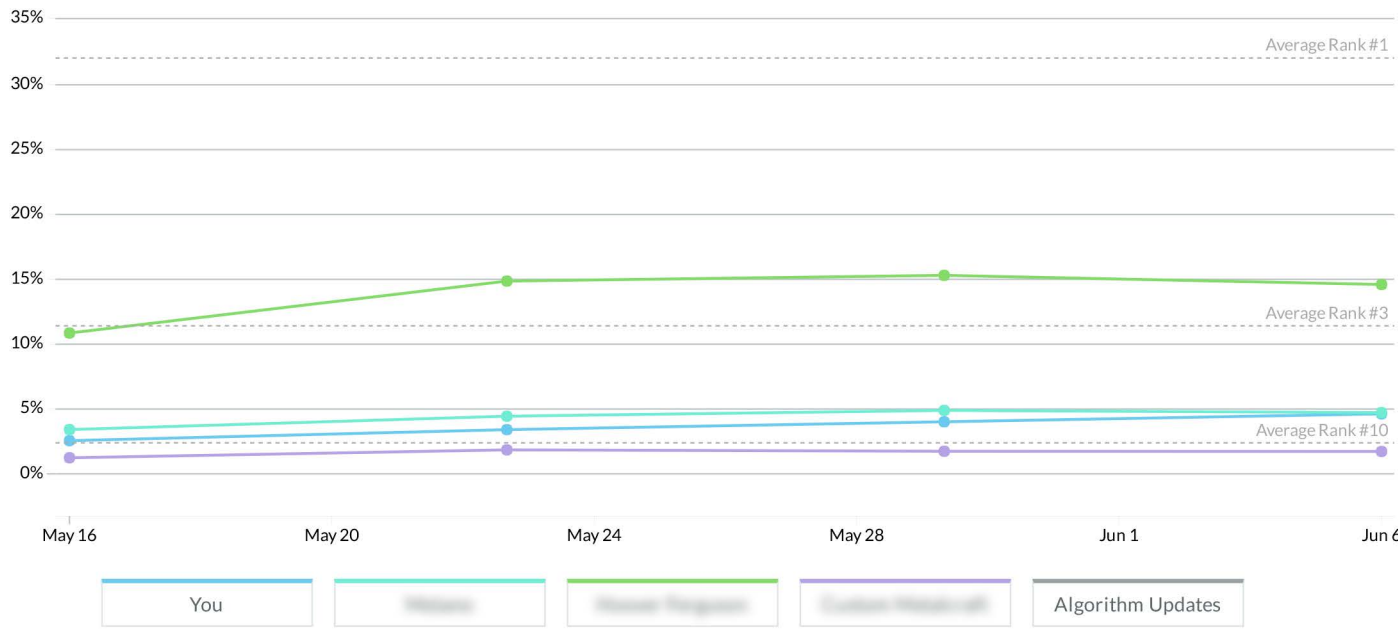

#11-20 8 ▼ 4 #21-50 8 ▼ 2

9 tracked keywords are not in the top 50

Movement

24 **3**

Moved up Moved down

Organic rankings on Google en-US

Featured Snippets

0

[Rankings](#)
[Engines](#)
[Competition](#)
[Opportunities](#)

Search Visibility

Weekly
Monthly

Estimated percentage of clicks based on your keyword rankings

Tracked Keywords Compared to Competitors

+ Filter by Keyword, Location, or Label